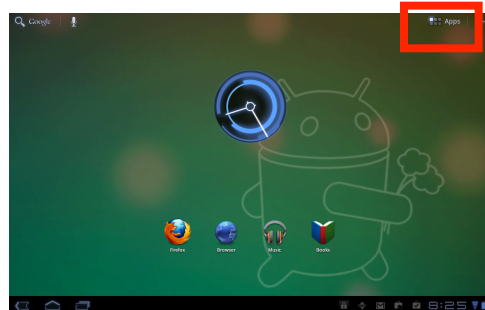

HOW TO FIND THE SERIAL NUMBER ON A XOOM:

1. From the Home Screen, tap Apps in the upper right hand corner.

2. Tap the Settings icon.

3. Tap "About this Tablet" and then tap "Status".

4. The Xoom's serial number is located on this screen.