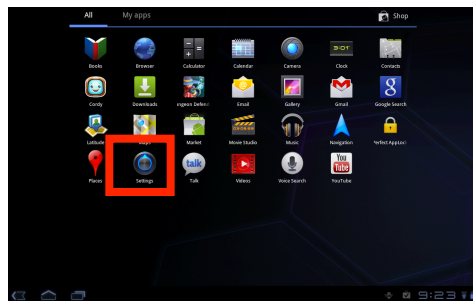

HOW TO FIND THE SERIAL NUMBER ON A XOOM:

1. From the Home Screen, tap Apps in the upper right hand corner.

2. Tap the Settings icon.

3. Tap "About this Tablet" and then tap "Status".

4. The Xoom's serial number is located on this screen.