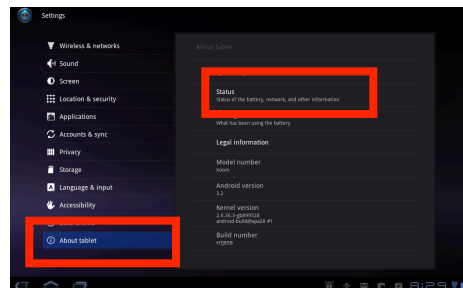

HOW TO FIND THE SERIAL NUMBER ON A XOOM:

1. From the Home Screen, tap Apps in the upper right hand corner.

2. Tap the Settings icon.

3. Tap "About this Tablet" and then tap "Status".

4. The Xoom's serial number is located on this screen.